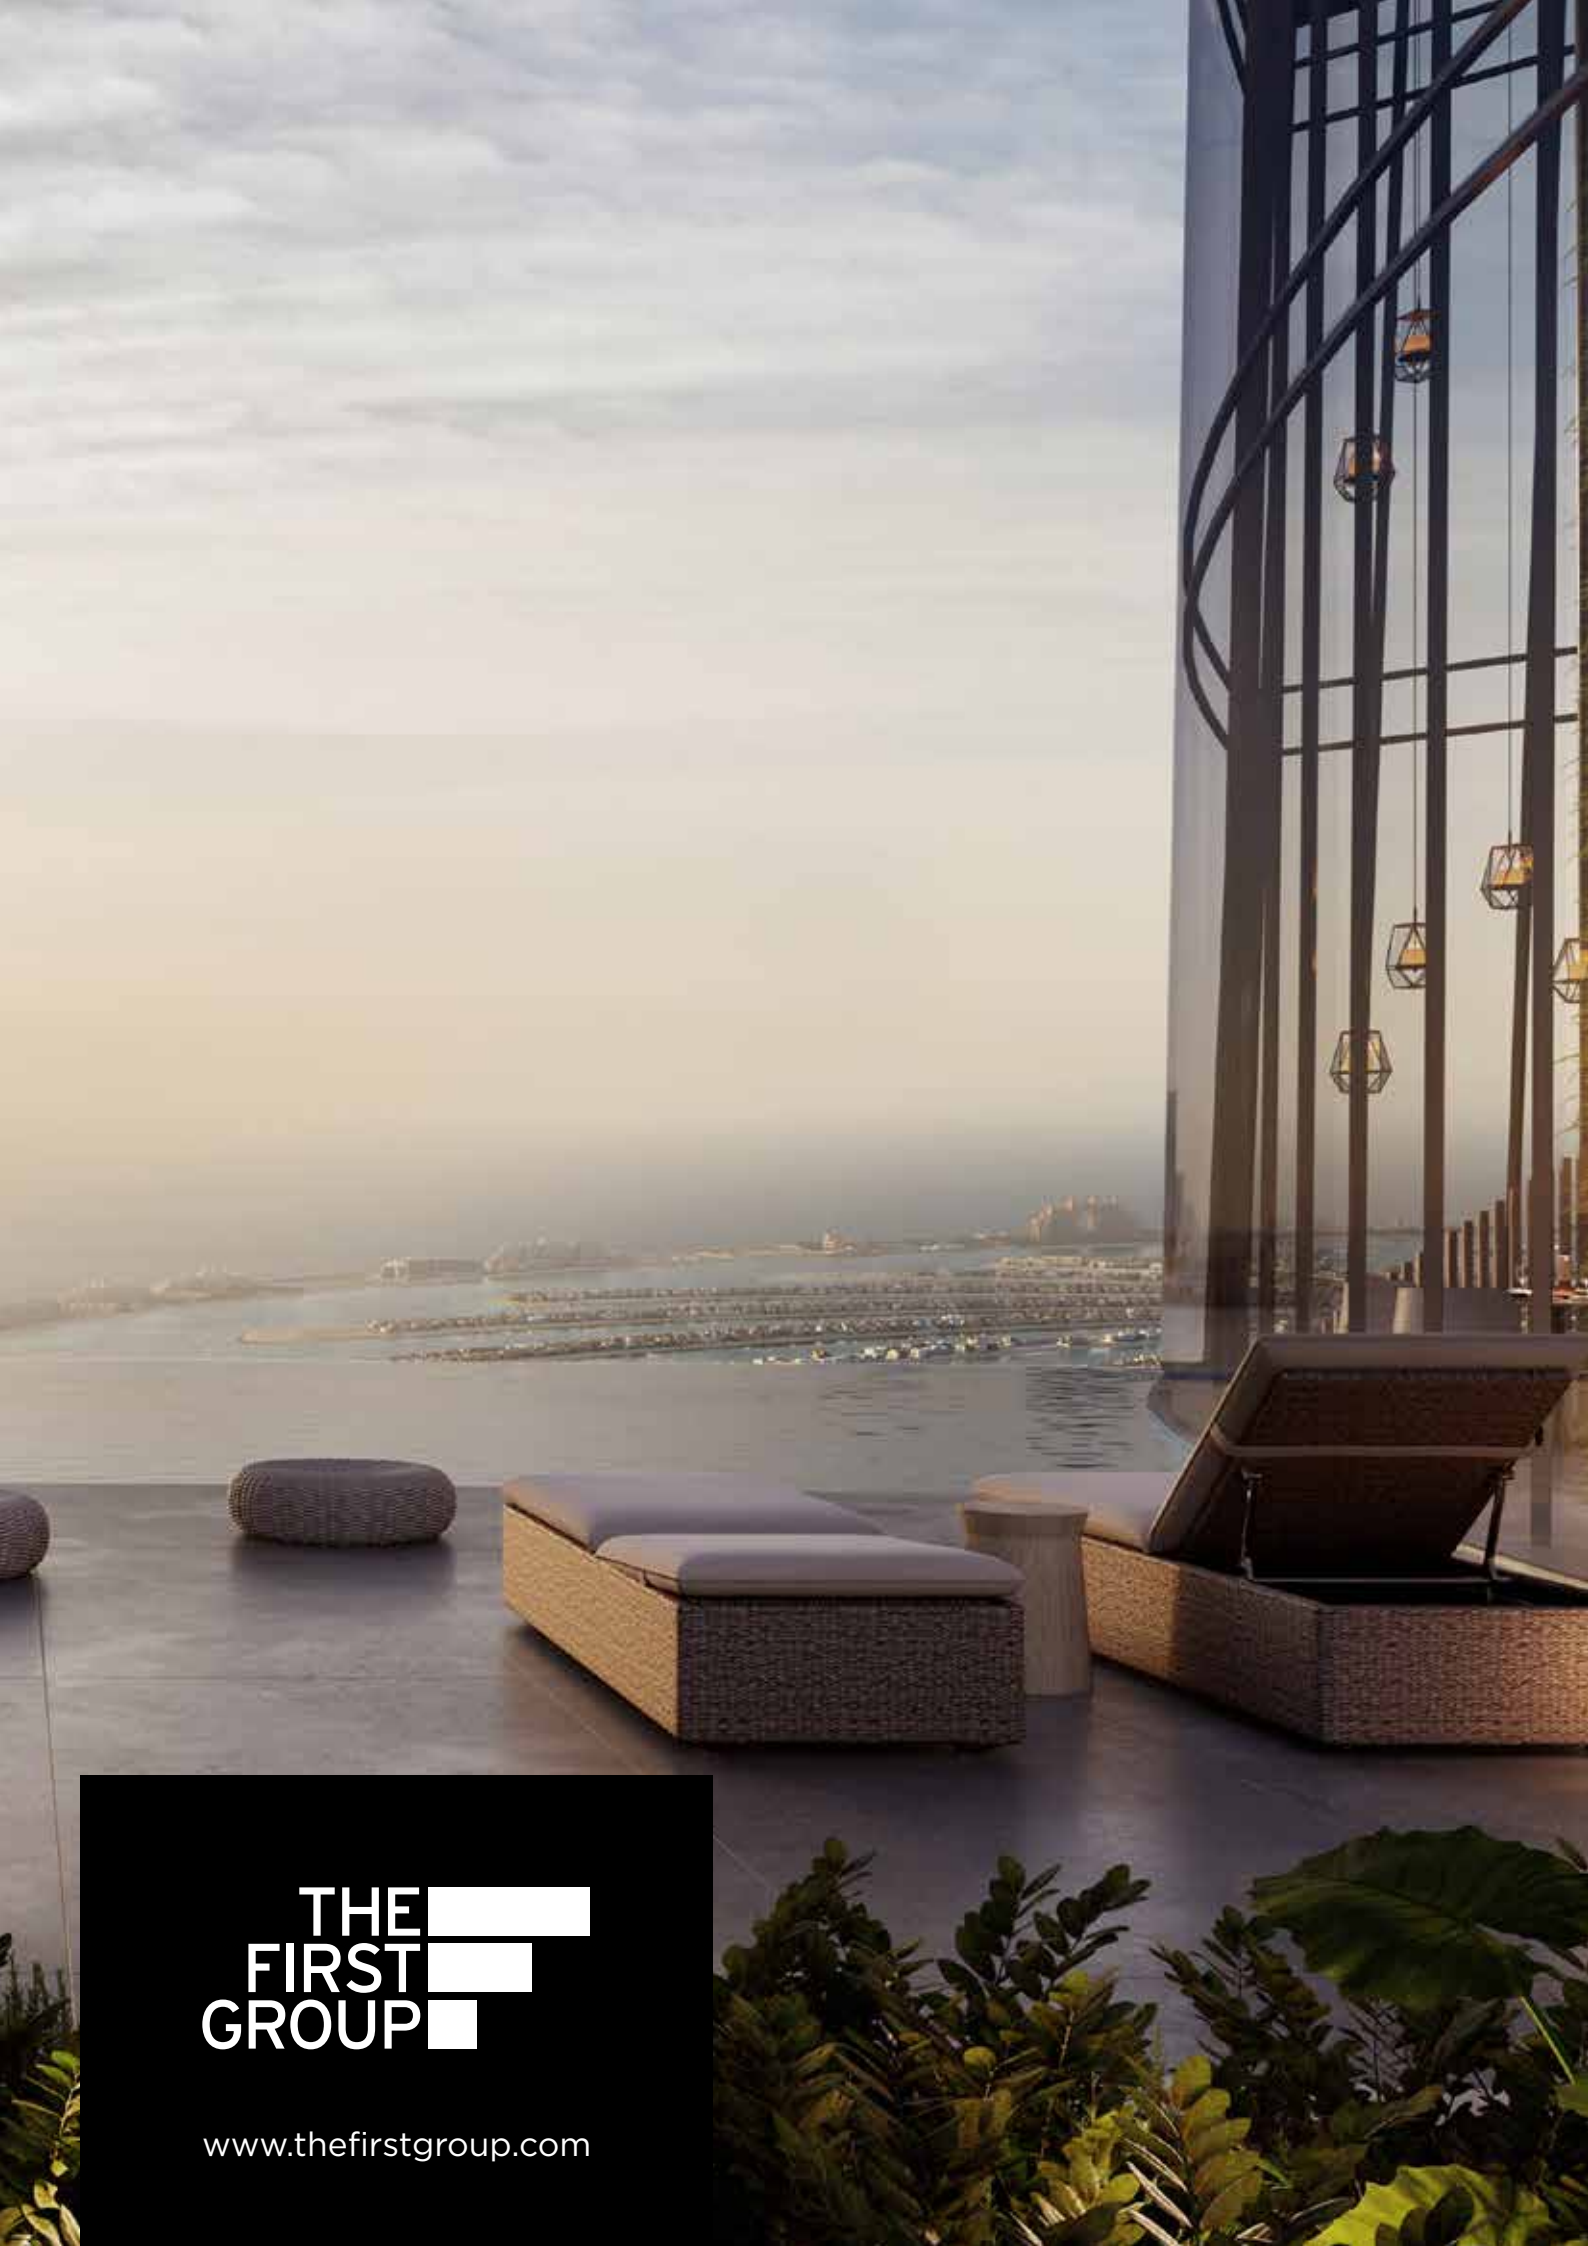

THE
FIRST
GROUP

www.thefirstgroup.com