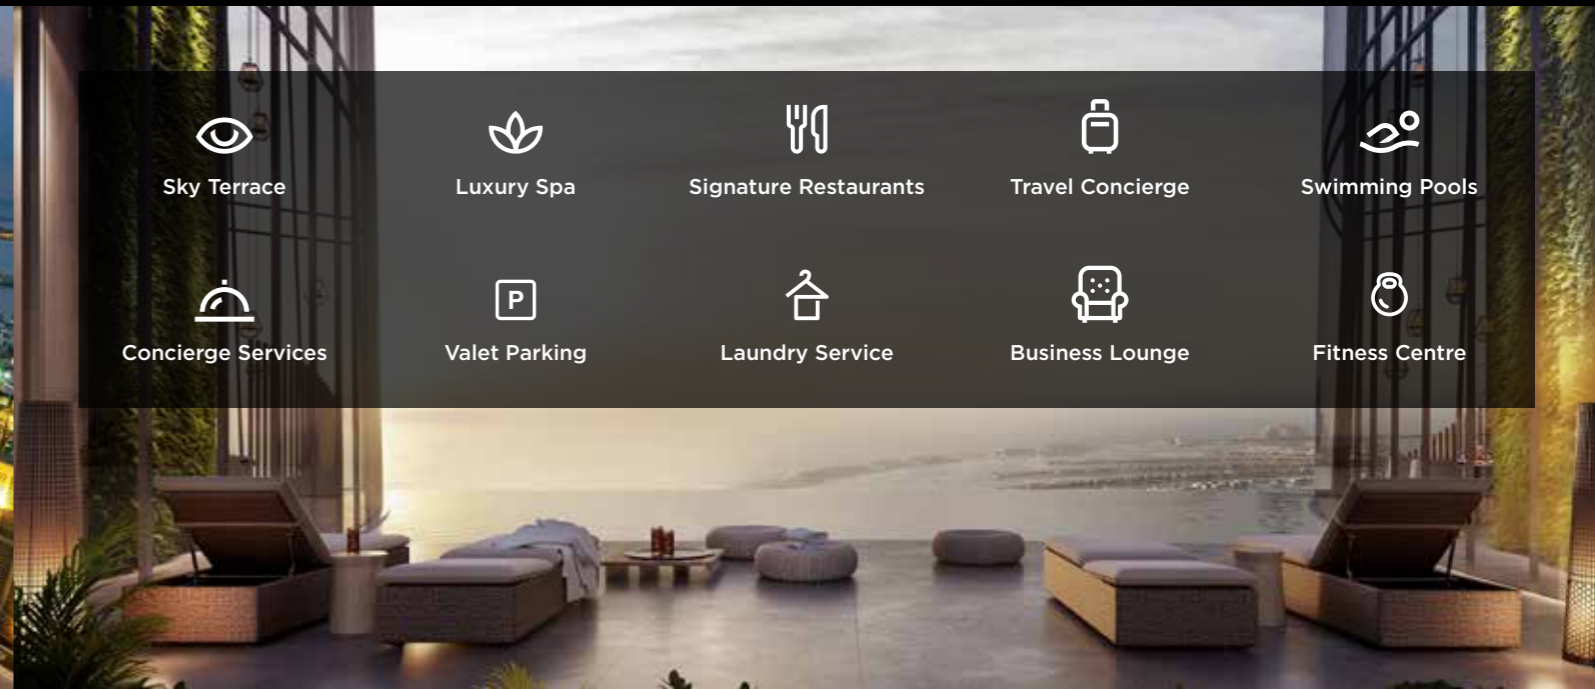

GUEST FACILITIES & SERVICES

Sky Terrace

Luxury Spa

Signature Restaurants

Travel Concierge

Swimming Pools

Concierge Services

Valet Parking

Laundry Service

Business Lounge

Fitness Centre

WELL APPOINTED GUEST ROOMS

THE
FIRST
GROUP

www.thefirstgroup.com